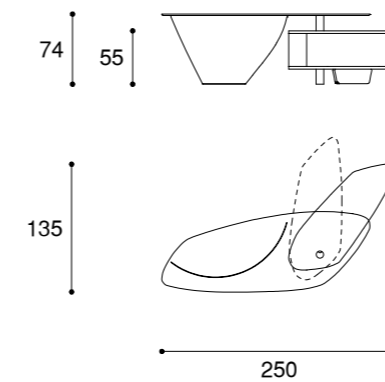

## PASSACAVI | 5

CABLE ENTRY

Metallo Metal	
Cromato Chromed	

VIEW TECHNICAL BOOK

**VELLAscrivania**  
*VELLA Office desk*

Design - RICCARDO  
LUCATELLO

Adjustable container

PIANO  
/ TOP

GAMBA  
/ LEG

CONTENITORE  
/ CONTAINER

PARTE CENTRALE  
/ CENTRAL SECTION

OFFICE