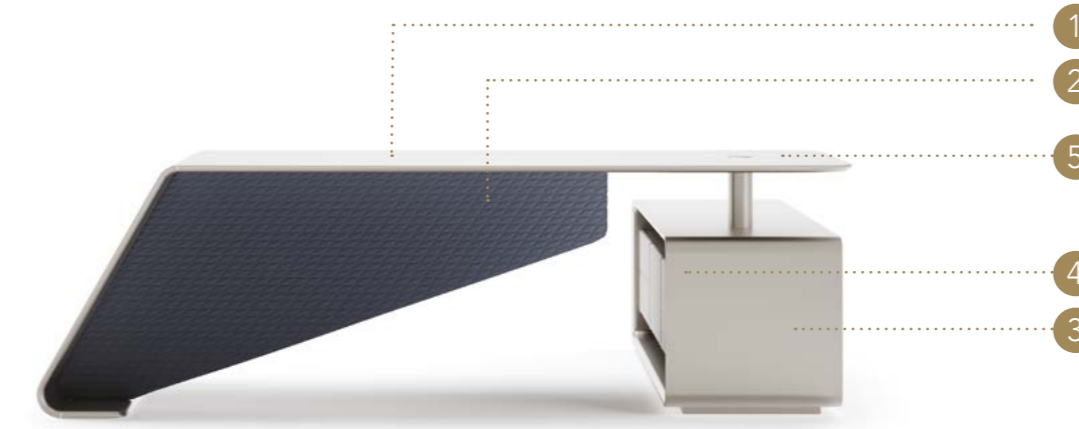

# OH SCRIVANIA

Design · Tulczinsky

▶ Wooden structure in satin Titanium 101M finish  
Front panel upholstered in leather Colorata Blu Grafite with Segno quilting  
Unit in satin Titanium 101M finish with doors in leather Cat. C Platino with Segno quilting  
150 x 162 x 77 h

## STRUTTURA & CASSETTIERA | 1 3

STRUCTURE & UNIT

Legno Wood	
100M Bronze 100M Bronze	
finitura/finish	
104M Ottone satinato 104M Satin brass	105M Ottone dark satinato 105M Satin dark brass
101M Titanium satinato 101M Satin titanium	

## PANNELLO FRONTALE & ANTE | 2 4

FRONT PANEL & DOORS

Rivestimento in:  
Upholstery in:  
Pelle  
Leather

MATERIAL SHEET-B

Cat C  
Colorata  
Nabuk  
Naturale

Trapunta San Marco	Trapunta Diamond	Trapunta Emerald
Trapunta Fly	Trapunta Exagon	Trapunta Millerighe

## PASSACAVI | 5

CABLE ENTRY

Metallo Metal	
Cromato Chromed	

VIEW TECHNICAL BOOK

**VELLAscrivania**  
*VELLA Office desk*

Design - RICCARDO  
LUCATELLO

Adjustable container

PIANO  
/ TOP