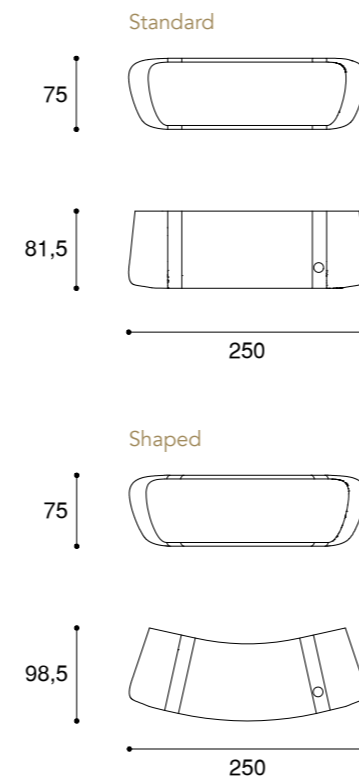

## STRUTTURA & CASSETTIERA | 1 3

STRUCTURE & UNIT

Legno Wood	
100M Bronze 100M Bronze	
finitura/finish	
104M Ottone satinato 104M Satin brass	105M Ottone dark satinato 105M Satin dark brass
101M Titanium satinato 101M Satin titanium	

## PASSACAVI | 5

CABLE ENTRY

Metallo Metal	
Cromato Chromed	

VIEW TECHNICAL BOOK

**VELLAscrivania**  
*VELLA Office desk*

Design - RICCARDO  
LUCATELLO

Adjustable container

PIANO  
/ TOP

GAMBA  
/ LEG

CONTENITORE  
/ CONTAINER

PARTE CENTRALE  
/ CENTRAL SECTION

OFFICE