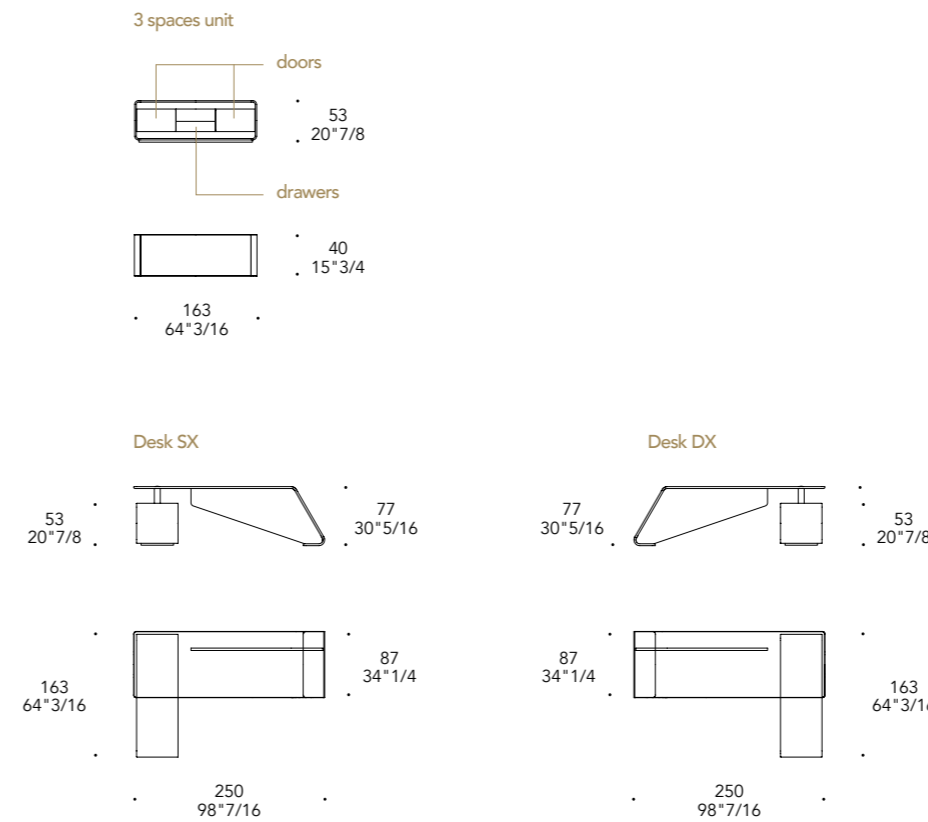

# OH SCRIVANIA

Design · Tulczinsky

▶ Wooden structure in satin Titanium 101M finish  
Front panel upholstered in leather Colorata Blu Grafite with Segno quilting  
Unit in satin Titanium 101M finish with doors in leather Cat. C Platino with Segno quilting  
150 x 162 x 77 h

## STRUTTURA & CASSETTIERA | 1 3

STRUCTURE & UNIT

Legno Wood	
100M Bronze 100M Bronze	
finitura/finish	
104M Ottone satinato 104M Satin brass	105M Ottone dark satinato 105M Satin dark brass
101M Titanium satinato 101M Satin titanium	

GAMBA  
/ LEG

CONTENITORE  
/ CONTAINER

PARTE CENTRALE  
/ CENTRAL SECTION

OFFICE