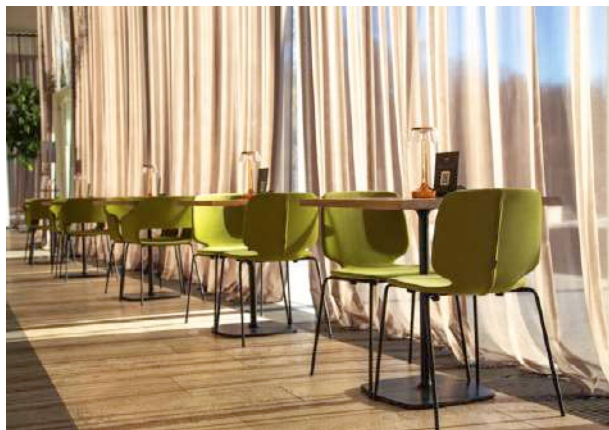

SBS Company Canteen

Turin, Italy

Project: Company canteen

Architect: Studio Primatesta

Interior Designer: Studio Cristina Quirico

Products: Stylus table, Babila side chair

SIZES / DIMENSIONI

5402

Dining table base,
cast-iron base

COLUMN Ø 40
TOP MAX 600x600; Ø 700

5402 H500

Coffee table base,
cast-iron base

COLUMN Ø 40
TOP MAX 600x600; Ø 700

5400

Dining table base,
cast-iron base

COLUMN Ø 40
TOP MAX 800x800; Ø 1000

5403

Coffee table base,
cast-iron base

COLUMN Ø 40
TOP MAX 800x800; Ø 1000

5404

Poseur table base,
cast-iron base

COLUMN Ø 40
TOP MAX 600x600; Ø 800

5410

Dining table base,
cast-iron base

COLUMN Ø 50
TOP MAX 1000x1000; Ø 1300

5413

Coffee table base,
cast-iron base

COLUMN Ø 50
TOP MAX 1000x1000; Ø 1300

FINISHES / FINITURE

tops

ripiani