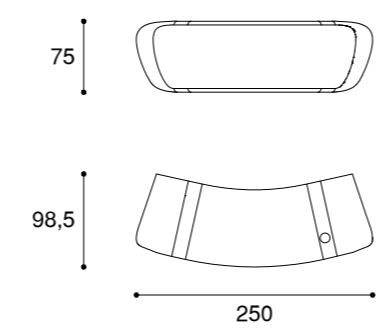

GAMBA
/ LEG

CONTENITORE
/ CONTAINER

PARTE CENTRALE
/ CENTRAL SECTION

MATERIAL
SHEET
B

Adjustable container

Standard

81,5

Shaped