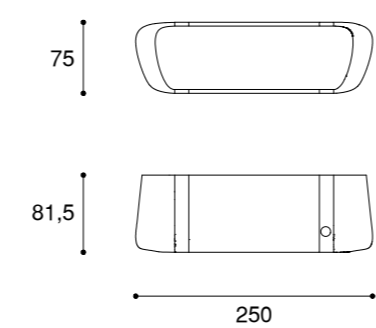

GAMBA
/ LEG

CONTENITORE
/ CONTAINER

PARTE CENTRALE
/ CENTRAL SECTION

MATERIAL
SHEET
B

Adjustable container

Standard

81,5

Shaped