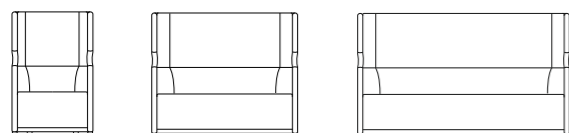

PH

STIMEX

designer
Alessandro Crosera

it_ Forme fluide e versatili caratterizzano i divani e le poltrone People, proposti con schienale basso o alto. Nella versione privacy con scrivania creano aree di attesa e postazioni di incontro, garantendo l'isolamento necessario in ambienti open space. Possono essere dotati di presa elettrica e USB, e/o tasca laterale portariviste e portamonitor.

en_ Fluid, versatile shapes distinguish People sofas and armchairs, available with low or high backrest. The pod version with its individual desk is perfect for waiting areas and meeting areas, guaranteeing the privacy required for open-plan environments. These sofas can be equipped with power and USB sockets, and/or a side magazine pocket and screen bracket.

fr_ Les canapés et fauteuils People, à dossier haut ou bas, sont caractérisés par des formes fluides et polyvalentes. Dans la version à cellule, ils sont parfaits pour les zones d'attente et de rencontre, donnant l'intimité nécessaire dans un open space. Ils peuvent être équipés de prise électrique et USB et/ou de poches de rangement latérales et porte écran.

sizes and modules p. 330