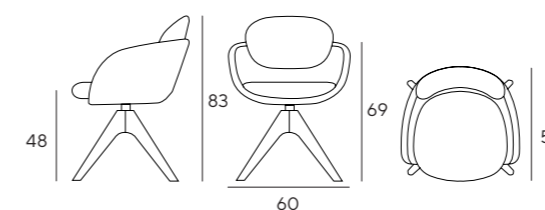

PICTURE BASES= FROM LEFT L17- R15- N1

\DESCRIPTION

Steel framework, entirely moulded in cold-cure polyurethane.

Weight: from kg 10 to 15

Required fabric: entire product 1,70 m. (h 1,40)
cushions 0,90 m. / structure 1,10 m. (h 1,40)
Other combinations of fabrics available on request.
*consumptions based on fabrics without pattern.

F FAMILY

L17

R1

P2 (fissa/ fixed)
P10 (girevole/ swivelling)

C1

R15

N1/ N1R
(with castors/ con ruote)

For the bases finishing, see on page 212
Per le finiture dei basamenti vedi pag. 212

\DESCRIPTION

Steel framework, entirely moulded in cold-cure polyurethane.

Weight: from kg 12 to 17

Required fabric: entire product 2,50 m. (h 1,40) cushions 1,10 m. / structure 1,70 m. (h 1,40)

Other combinations of fabrics available on request. *consumptions based on fabrics without pattern.

\DESCRIZIONE

Struttura della scocca in acciaio, interamente stampata in poliuretano schiumato a freddo.

Peso: da kg 12 a 17

Tessuto occorrente: prodotto intero 2,50 mt. (h 1,40) cuscini 1,10 mt. / struttura 1,70 mt. (h 1,40)