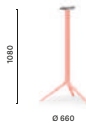

COLUMN Ø 55
TOP MAX 600x600, Ø 600

5470T