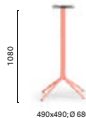

COLUMN Ø 60
TOP MAX 800x600, Ø 900

5476

Aluminium poseur table base, four legs

COLUMN Ø 60
TOP MAX 700x700, Ø 800

5477

Aluminium dining table base, four legs