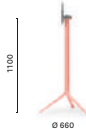

COLUMN Ø 55
TOP MAX 600x600, Ø 600

5475

Aluminium dining table base, four legs