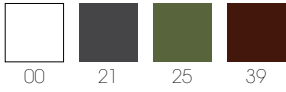

Enjoy

**Available Finishes**

Frame colors

Fortezza 9042 Fabric

Colori top (Module 6)

**ACCESSORES**