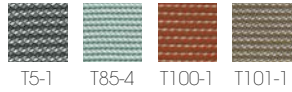

Enjoy

**Available Finishes**

Frame colors

Fortezza 9042 Fabric

Colori top (Module 6)

**ACCESSORES**