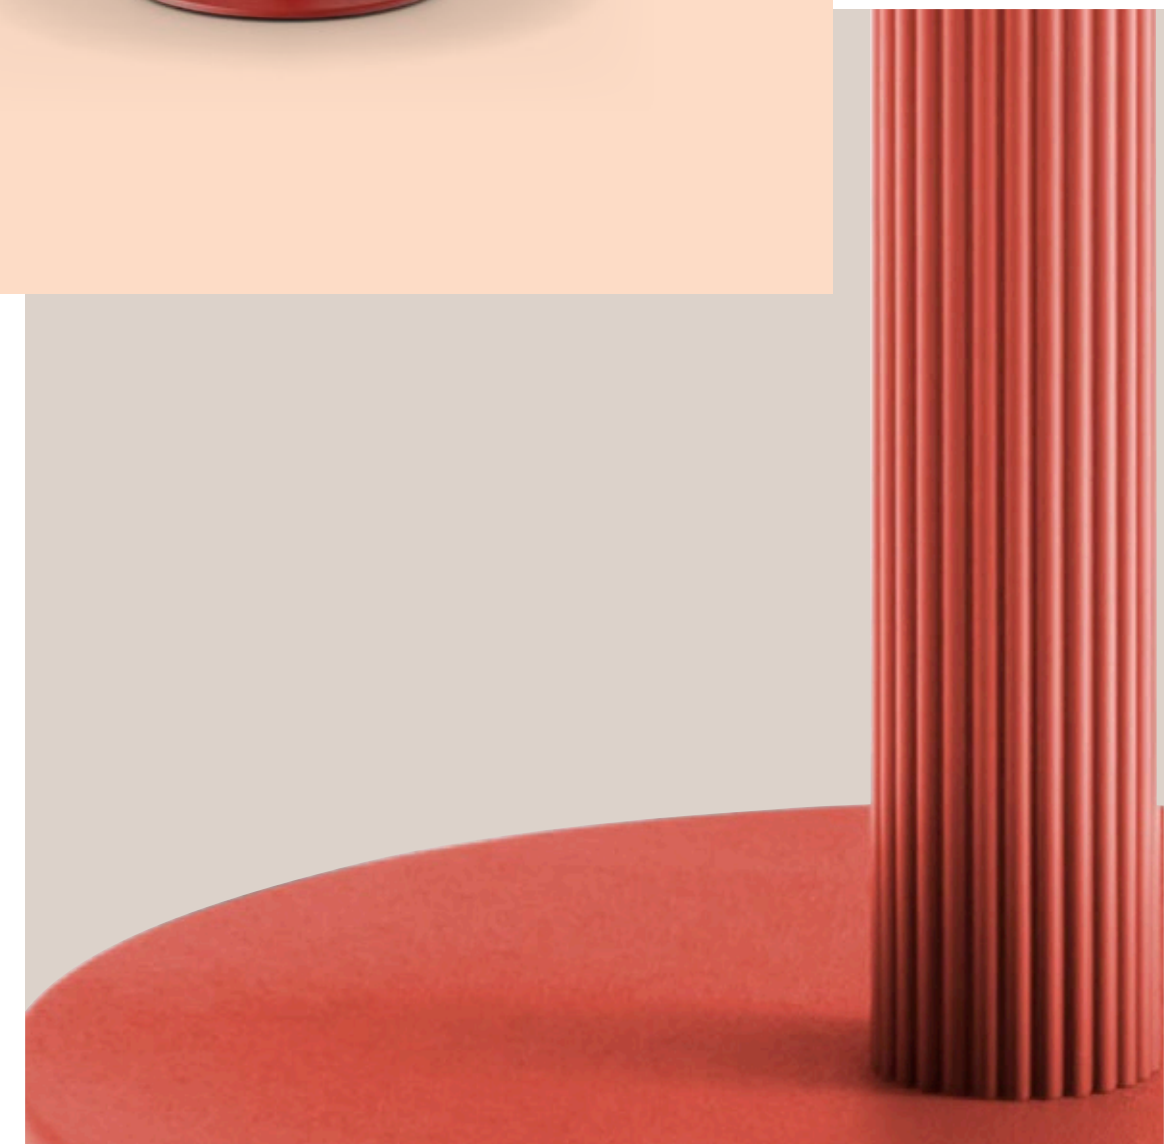

EN Column in extruded aluminium with a flower shaped profile.

IT Colonna in estruso di alluminio dalla silhouette a forma di fiore.

STIMEX

design:
Sebastian Herkner

BLUME collection

Flower silhouette

EN Blume table echoes the fine lines of the family, whose distinctive force emerges from the column in extruded aluminium with a sophisticated flower-shaped profile featuring along its entire height, for a unique style. The aluminium is anodised in various finishes or powder-coated in a variety of colours. This, combined with tops in composite marble or more innovative materials, allows for utmost customisation and versatility, endowing the table with a modern decorative appeal.

③

Tamara lamp L005S/A

Pendant lamp in powder-coated aluminium.
Lampada a sospensione in alluminio verniciato.

EN Powder-coated aluminium, anodised antique brass or brushed bronze.

IT Alluminio verniciato, anodizzato ottone anticato o bronzo satinato.

EN Available in four heights:
3600 mm, 5000 mm, 7300 mm, 1080 mm.

IT Disponibile in quattro altezze:
3600 mm, 5000 mm, 7300 mm, 1080 mm.

design:
Sebastian Herkner

blume table

Flower silhouette

EN Flower-shaped extruded aluminium.

EN Profile in extruded aluminium powder-coated in various colours or anodised grey, black, brass or bronze.

IT Profilo in estruso di alluminio verniciato in diversi colori o anodizzato grigio, nero, ottone o bronzo.