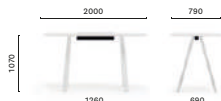

ARK 107_200x79 CC