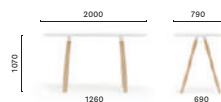

ARKW 107_200x79