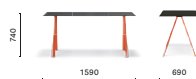

ARK7_159X69