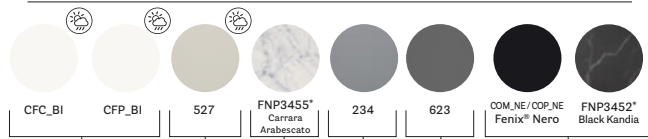

solid laminate top / ripiano in stratificato