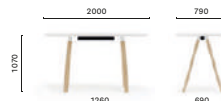

ARKW 107_200x79 CC