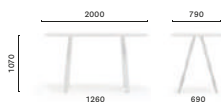

ARK 107_200x79