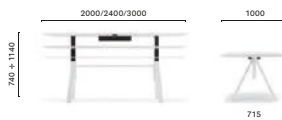

ARK REG BT 200/240/300x100