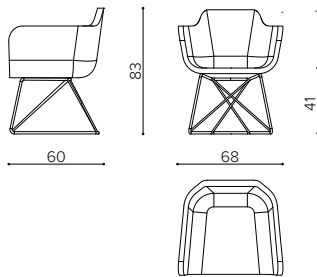

Thin as a leaf, Slight sofa collection takes the opposing view to the classic padded sofa. Like a little folded page, the soft body embraces you in different ways and comes out in several forms according to use requirements, suitable for waiting areas as well as domestic interiors.

**SL 1000**

poltrona • armchair

**SL 2000**

divano 2 posti • 2 seater sofa

**SL 5000**

divano 2 posti schienale alto • 2 seater high back sofa

**COLORS**

ACCIAIO / STEEL