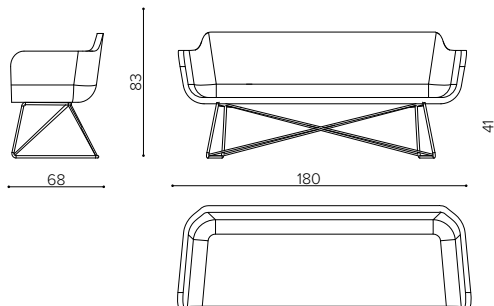

Thin as a leaf, Slight sofa collection takes the opposing view to the classic padded sofa. Like a little folded page, the soft body embraces you in different ways and comes out in several forms according to use requirements, suitable for waiting areas as well as domestic interiors.

**SL 1000**

poltrona • armchair

**SL 2000**

divano 2 posti • 2 seater sofa

**SL 5000**

divano 2 posti schienale alto • 2 seater high back sofa

**COLORS**

ACCIAIO / STEEL