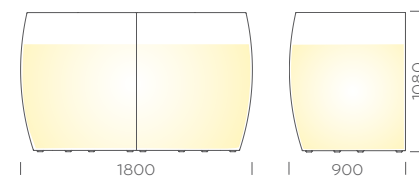

Art. IGLC_LUCE

Solo kit illuminazione.
Lighting kit only.