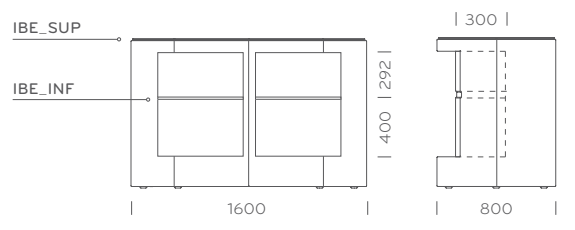

Ideal for outdoor bar by the pool, at the beach, in the garden for a "happy hour" or a snack, Iceberg is a modular bar counter or a buffet bar table. In high-density roto-moulded polyethylene, white opaline. It can be equipped with internal lighting system.

STIMEX

30 Iceberg

Design by Marco Pocci and Claudio Dondoli

Art. IBE_SUP - IBE_INF

I moduli di Iceberg, la cui forma costituisce un doppio pentagono, sono accostabili per comporre infinite forme delle dimensioni desiderate. Facile da spostare e resistente agli urti, Iceberg può avere mensole interne in acciaio verniciato bianco e un top in stratificato bianco per completare la parte superiore.
The modules of Iceberg, with a double pentagon shape, are built to create endless combinations. Easy to move and shock resistant, Iceberg can have shelves inside in white powder coated steel and a top in white solid laminate to complete the surface.