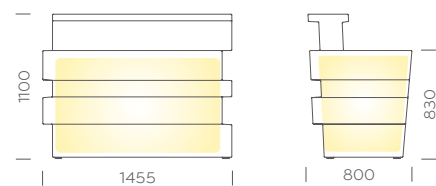

Art. TTS_BI

Art. TTS_LED

Solo kit illuminazione.
Lighting kit only.

Art. TTS_LUCE

Solo kit illuminazione.
Lighting kit only.

STIMEX

52 Tetris ☁️

Art. TTS_SUP - TTS_RIP - TTS_INF