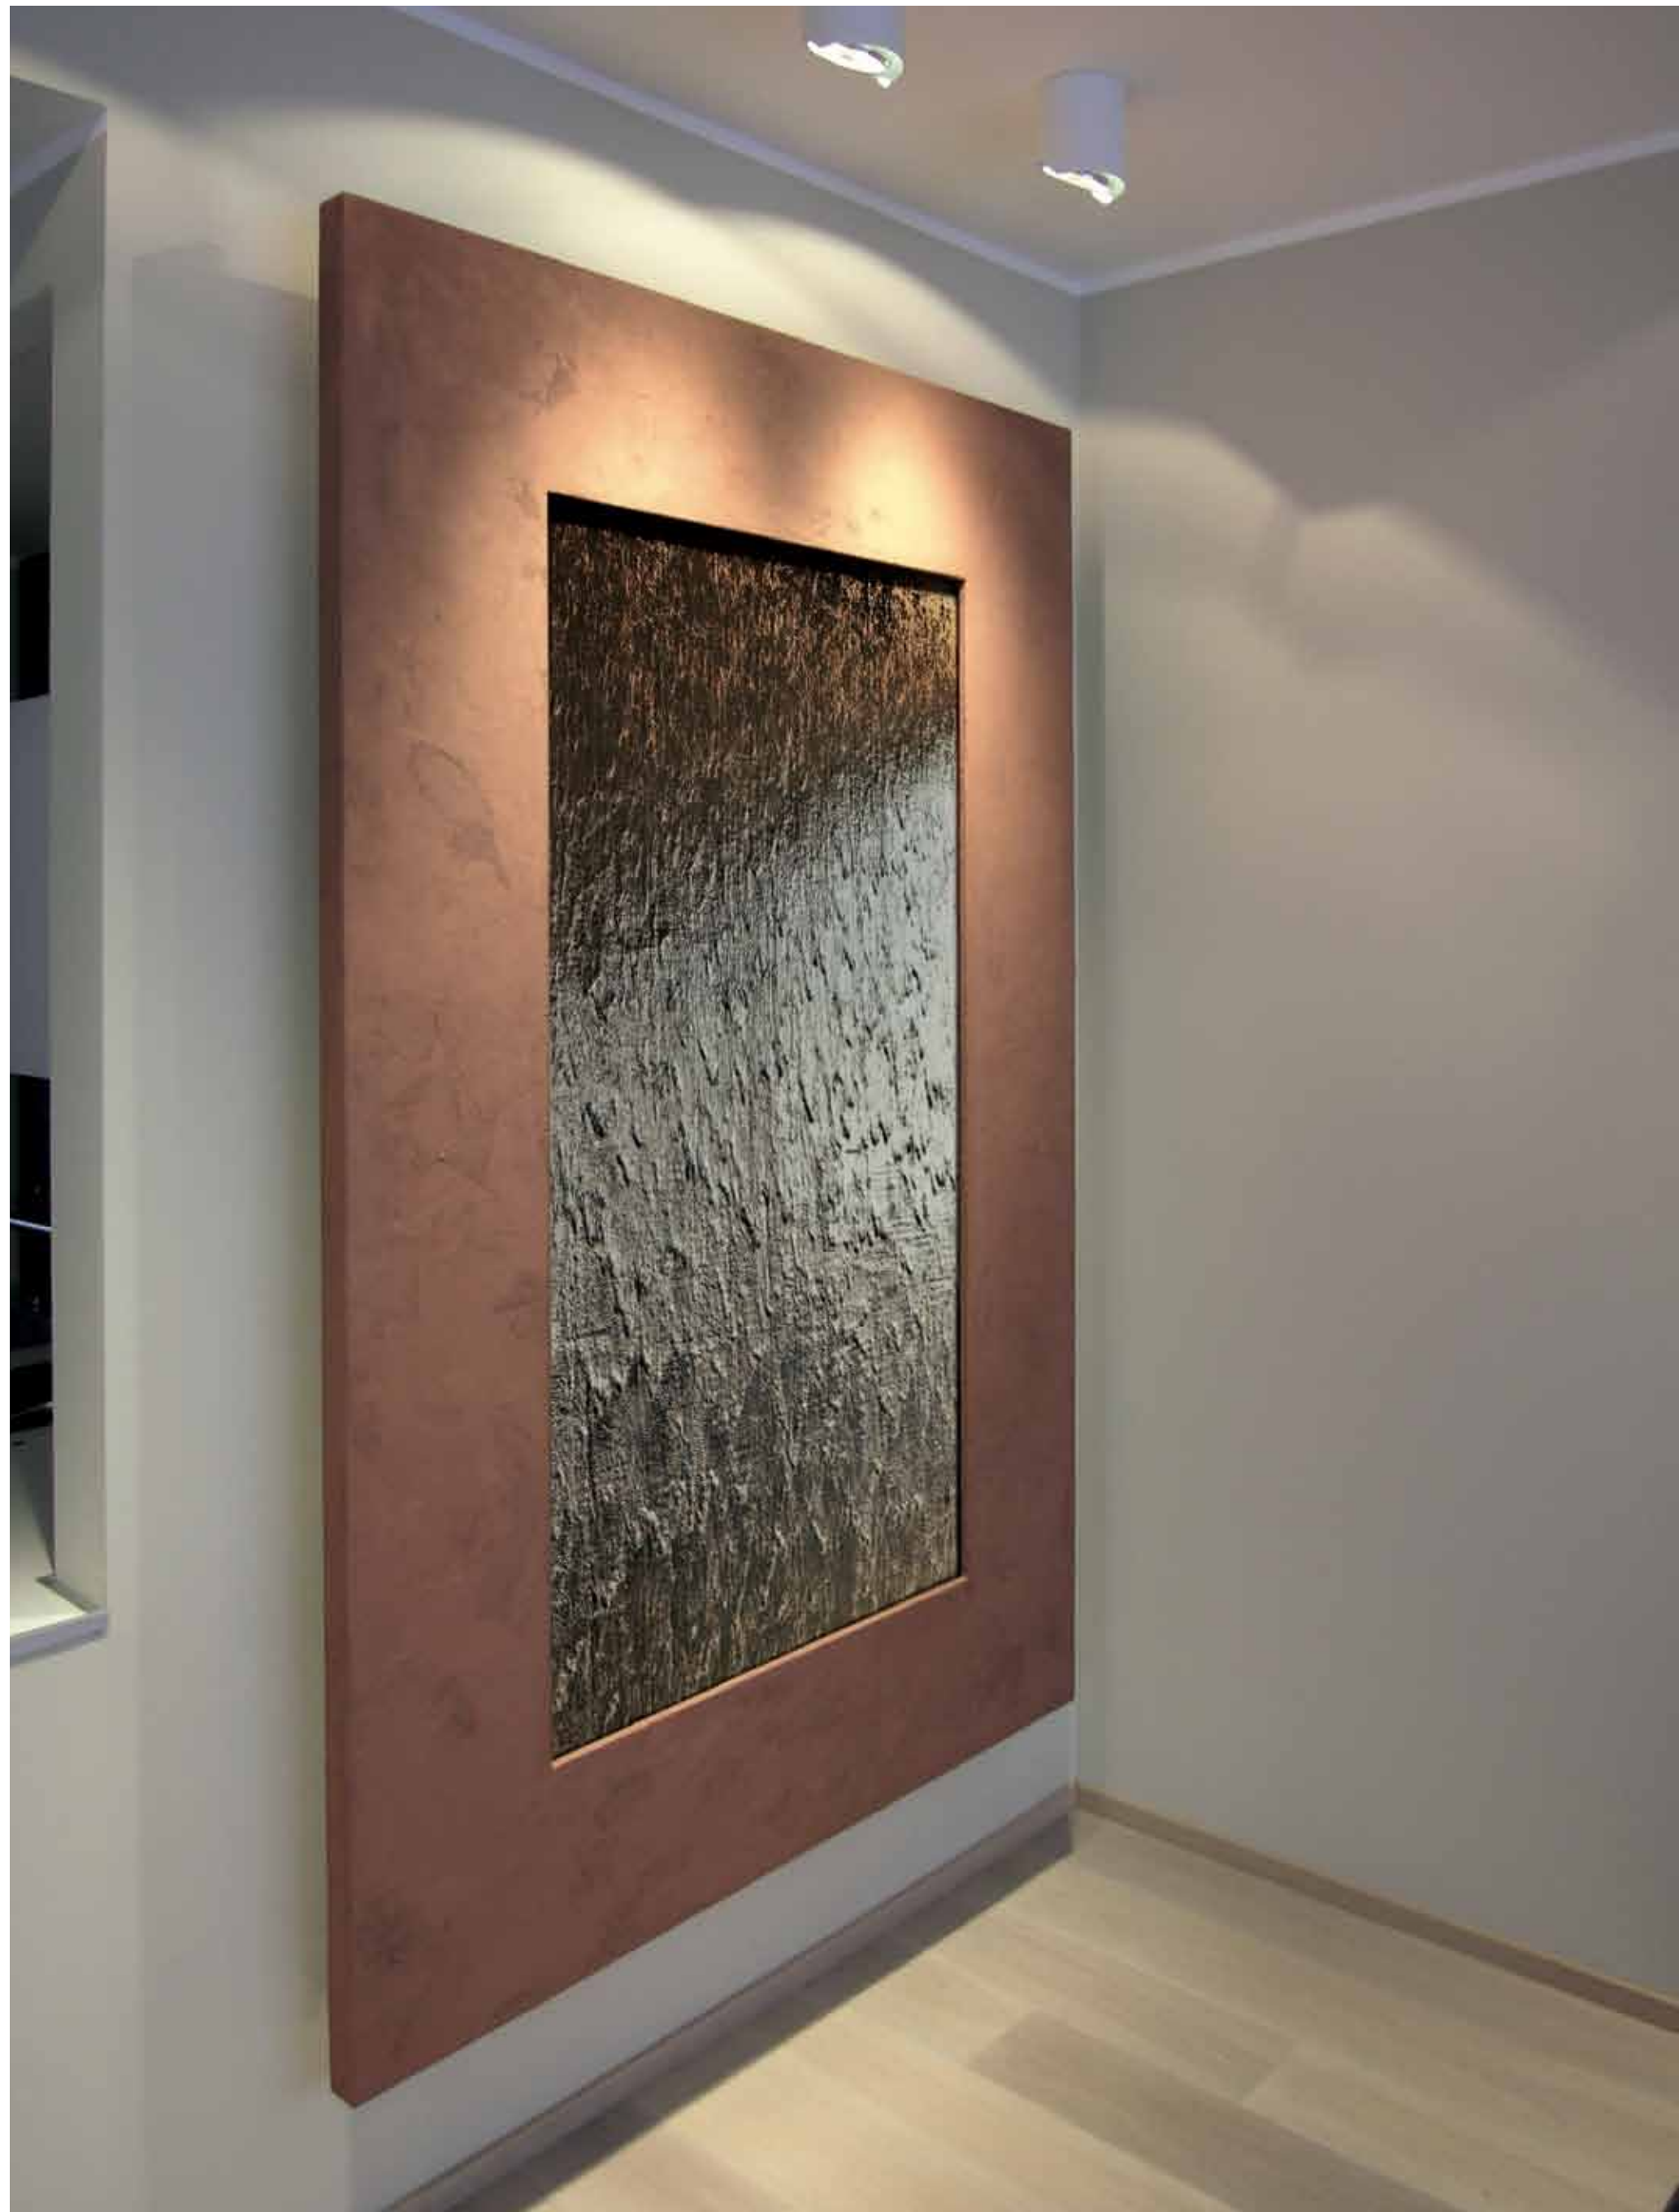

Water Picture con velo d'acqua / Water picture wet by water film