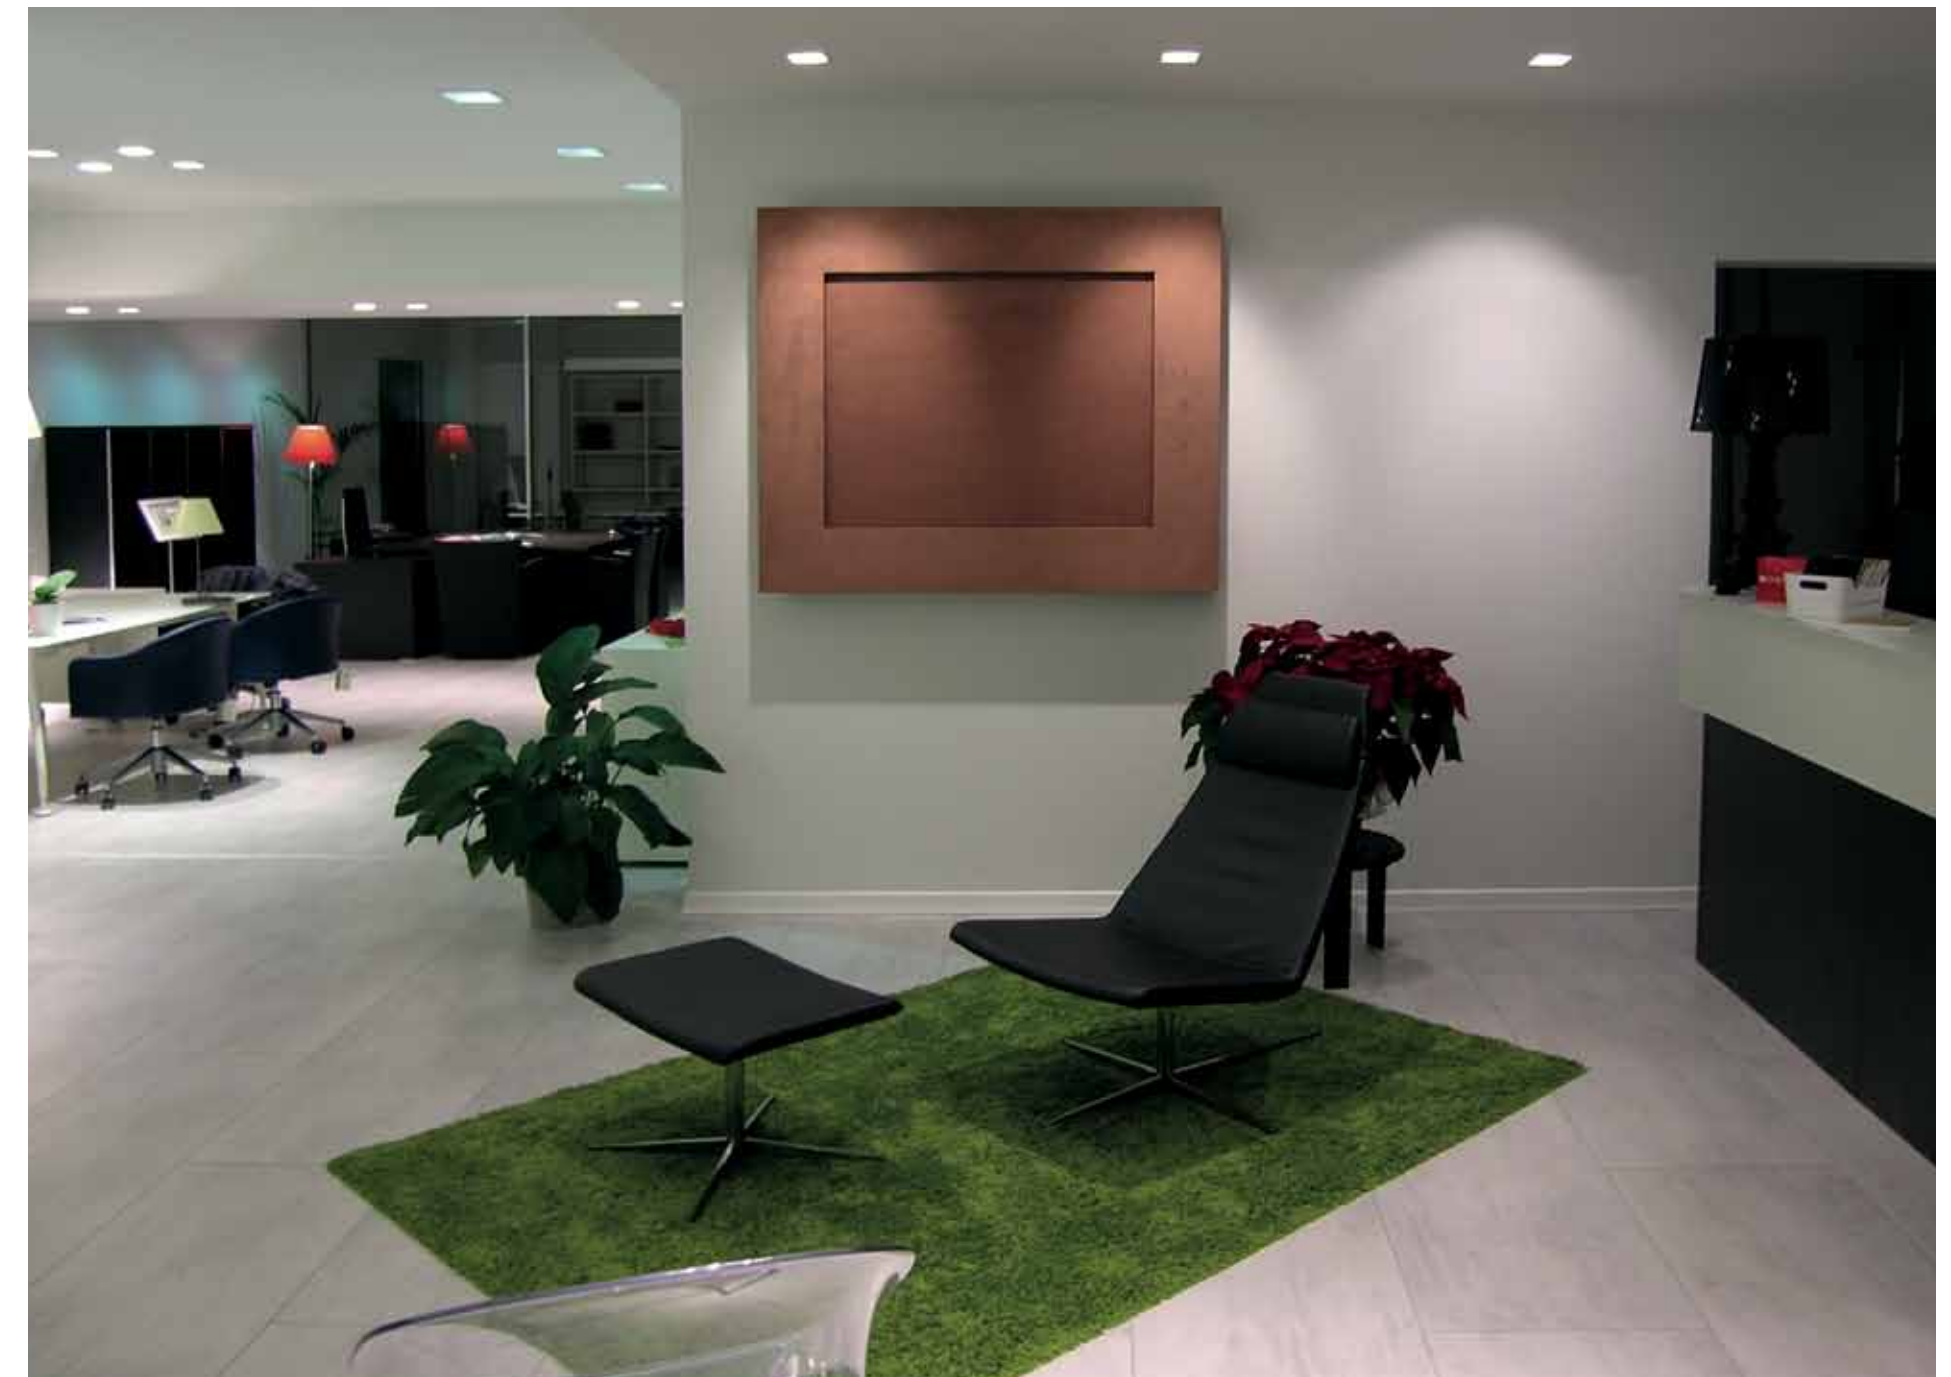

Water Picture con velo d'acqua / Water picture wet by water film