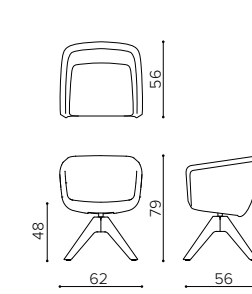

AA 909R
base a dondolo • rocking base

AA 8090
poltrona media, base in acciaio
mid back armchair, steel base

AA 809P
base a piastra • plate base

AA 8095
base a slitta • sled base

AA 8099
base in legno • wooden base

AA 7090
poltrona bassa, base in acciaio
low back armchair, steel base

AA 709P
base a piastra • plate base

AA 7095
base a slitta • sled base

AA 7099
base in legno • wooden base

AA 6099
poltrona piccola, schienale alto, base in legno
small armchair, high backrest, wooden base

AA 609C
base su ruote • casters base

AA 5099
poltrona piccola, schienale basso, base in legno
small armchair, low backrest, wooden base

AA 5095
base a slitta • sled base

AA 509C
base su ruote • casters base