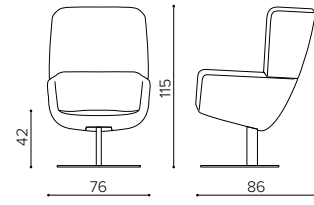

Arca defines a new concept of armchair for lounges and waiting areas, available in 3 backrest heights, which can be combined to many base typologies. The Lounge version, with low backrest, is ideal for quick waiting areas, large meeting rooms, while the medium back option, with backrest cushion, gives more prestige and comfort to the armchair. The High version gives the unique touch of design to this collection, with its embracing backrest for a break of full relax, especially with its rocking base. Arca "small" keeps the same design of the "lounge" version, resized for meeting environments.

AA 9090
poltrona alta, base in acciaio
high back armchair, steel base

AA 909P
base a piastra • plate base

AA 9095
base a slitta • sled base

AA 9099
base in legno • wooden base

AA 909S
base in legno • wooden base