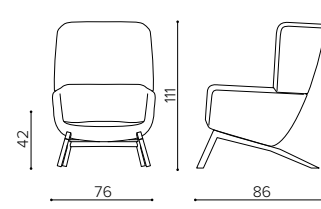

Arca defines a new concept of armchair for lounges and waiting areas, available in 3 backrest heights, which can be combined to many base typologies. The Lounge version, with low backrest, is ideal for quick waiting areas, large meeting rooms, while the medium back option, with backrest cushion, gives more prestige and comfort to the armchair. The High version gives the unique touch of design to this collection, with its embracing backrest for a break of full relax, especially with its rocking base. Arca "small" keeps the same design of the "lounge" version, resized for meeting environments.

AA 9090
poltrona alta, base in acciaio
high back armchair, steel base

AA 909P
base a piastra • plate base

AA 9095
base a slitta • sled base

AA 9099
base in legno • wooden base

AA 909S
base in legno • wooden base

AA 909R
base a dondolo • rocking base

AA 8090
poltrona media, base in acciaio
mid back armchair, steel base

AA 809P
base a piastra • plate base

AA 8095
base a slitta • sled base

AA 8099
base in legno • wooden base