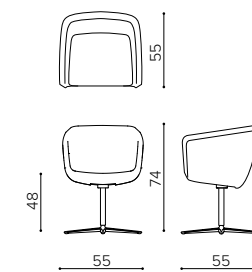

AA 4090
poltroncina mini, base in acciaio
mini armchair, steel base