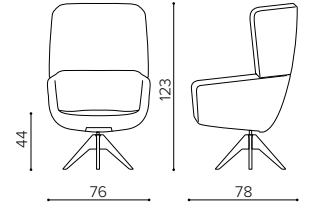

Arca defines a new concept of armchair for lounges and waiting areas, available in 3 backrest heights, which can be combined to many base typologies. The Lounge version, with low backrest, is ideal for quick waiting areas, large meeting rooms, while the medium back option, with backrest cushion, gives more prestige and comfort to the armchair. The High version gives the unique touch of design to this collection, with its embracing backrest for a break of full relax, especially with its rocking base. Arca "small" keeps the same design of the "lounge" version, resized for meeting environments.

AA 9090
poltrona alta, base in acciaio
high back armchair, steel base

AA 909P
base a piastra • plate base

AA 9095
base a slitta • sled base

AA 9099
base in legno • wooden base

AA 909S
base in legno • wooden base

AA 909R
base a dondolo • rocking base

AA 8090
poltrona media, base in acciaio
mid back armchair, steel base

AA 809P
base a piastra • plate base

AA 8095
base a slitta • sled base

AA 8099
base in legno • wooden base