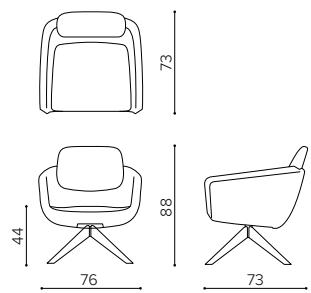

Arca defines a new concept of armchair for lounges and waiting areas, available in 3 backrest heights, which can be combined to many base typologies. The Lounge version, with low backrest, is ideal for quick waiting areas, large meeting rooms, while the medium back option, with backrest cushion, gives more prestige and comfort to the armchair. The High version gives the unique touch of design to this collection, with its embracing backrest for a break of full relax, especially with its rocking base. Arca "small" keeps the same design of the "lounge" version, resized for meeting environments.

AA 9090
poltrona alta, base in acciaio
high back armchair, steel base

AA 909P
base a piastra • plate base

AA 9095
base a slitta • sled base

AA 9099
base in legno • wooden base

AA 909S
base in legno • wooden base

AA 909R
base a dondolo • rocking base

AA 8090
poltrona media, base in acciaio
mid back armchair, steel base

AA 809P
base a piastra • plate base

AA 8095
base a slitta • sled base

AA 8099
base in legno • wooden base