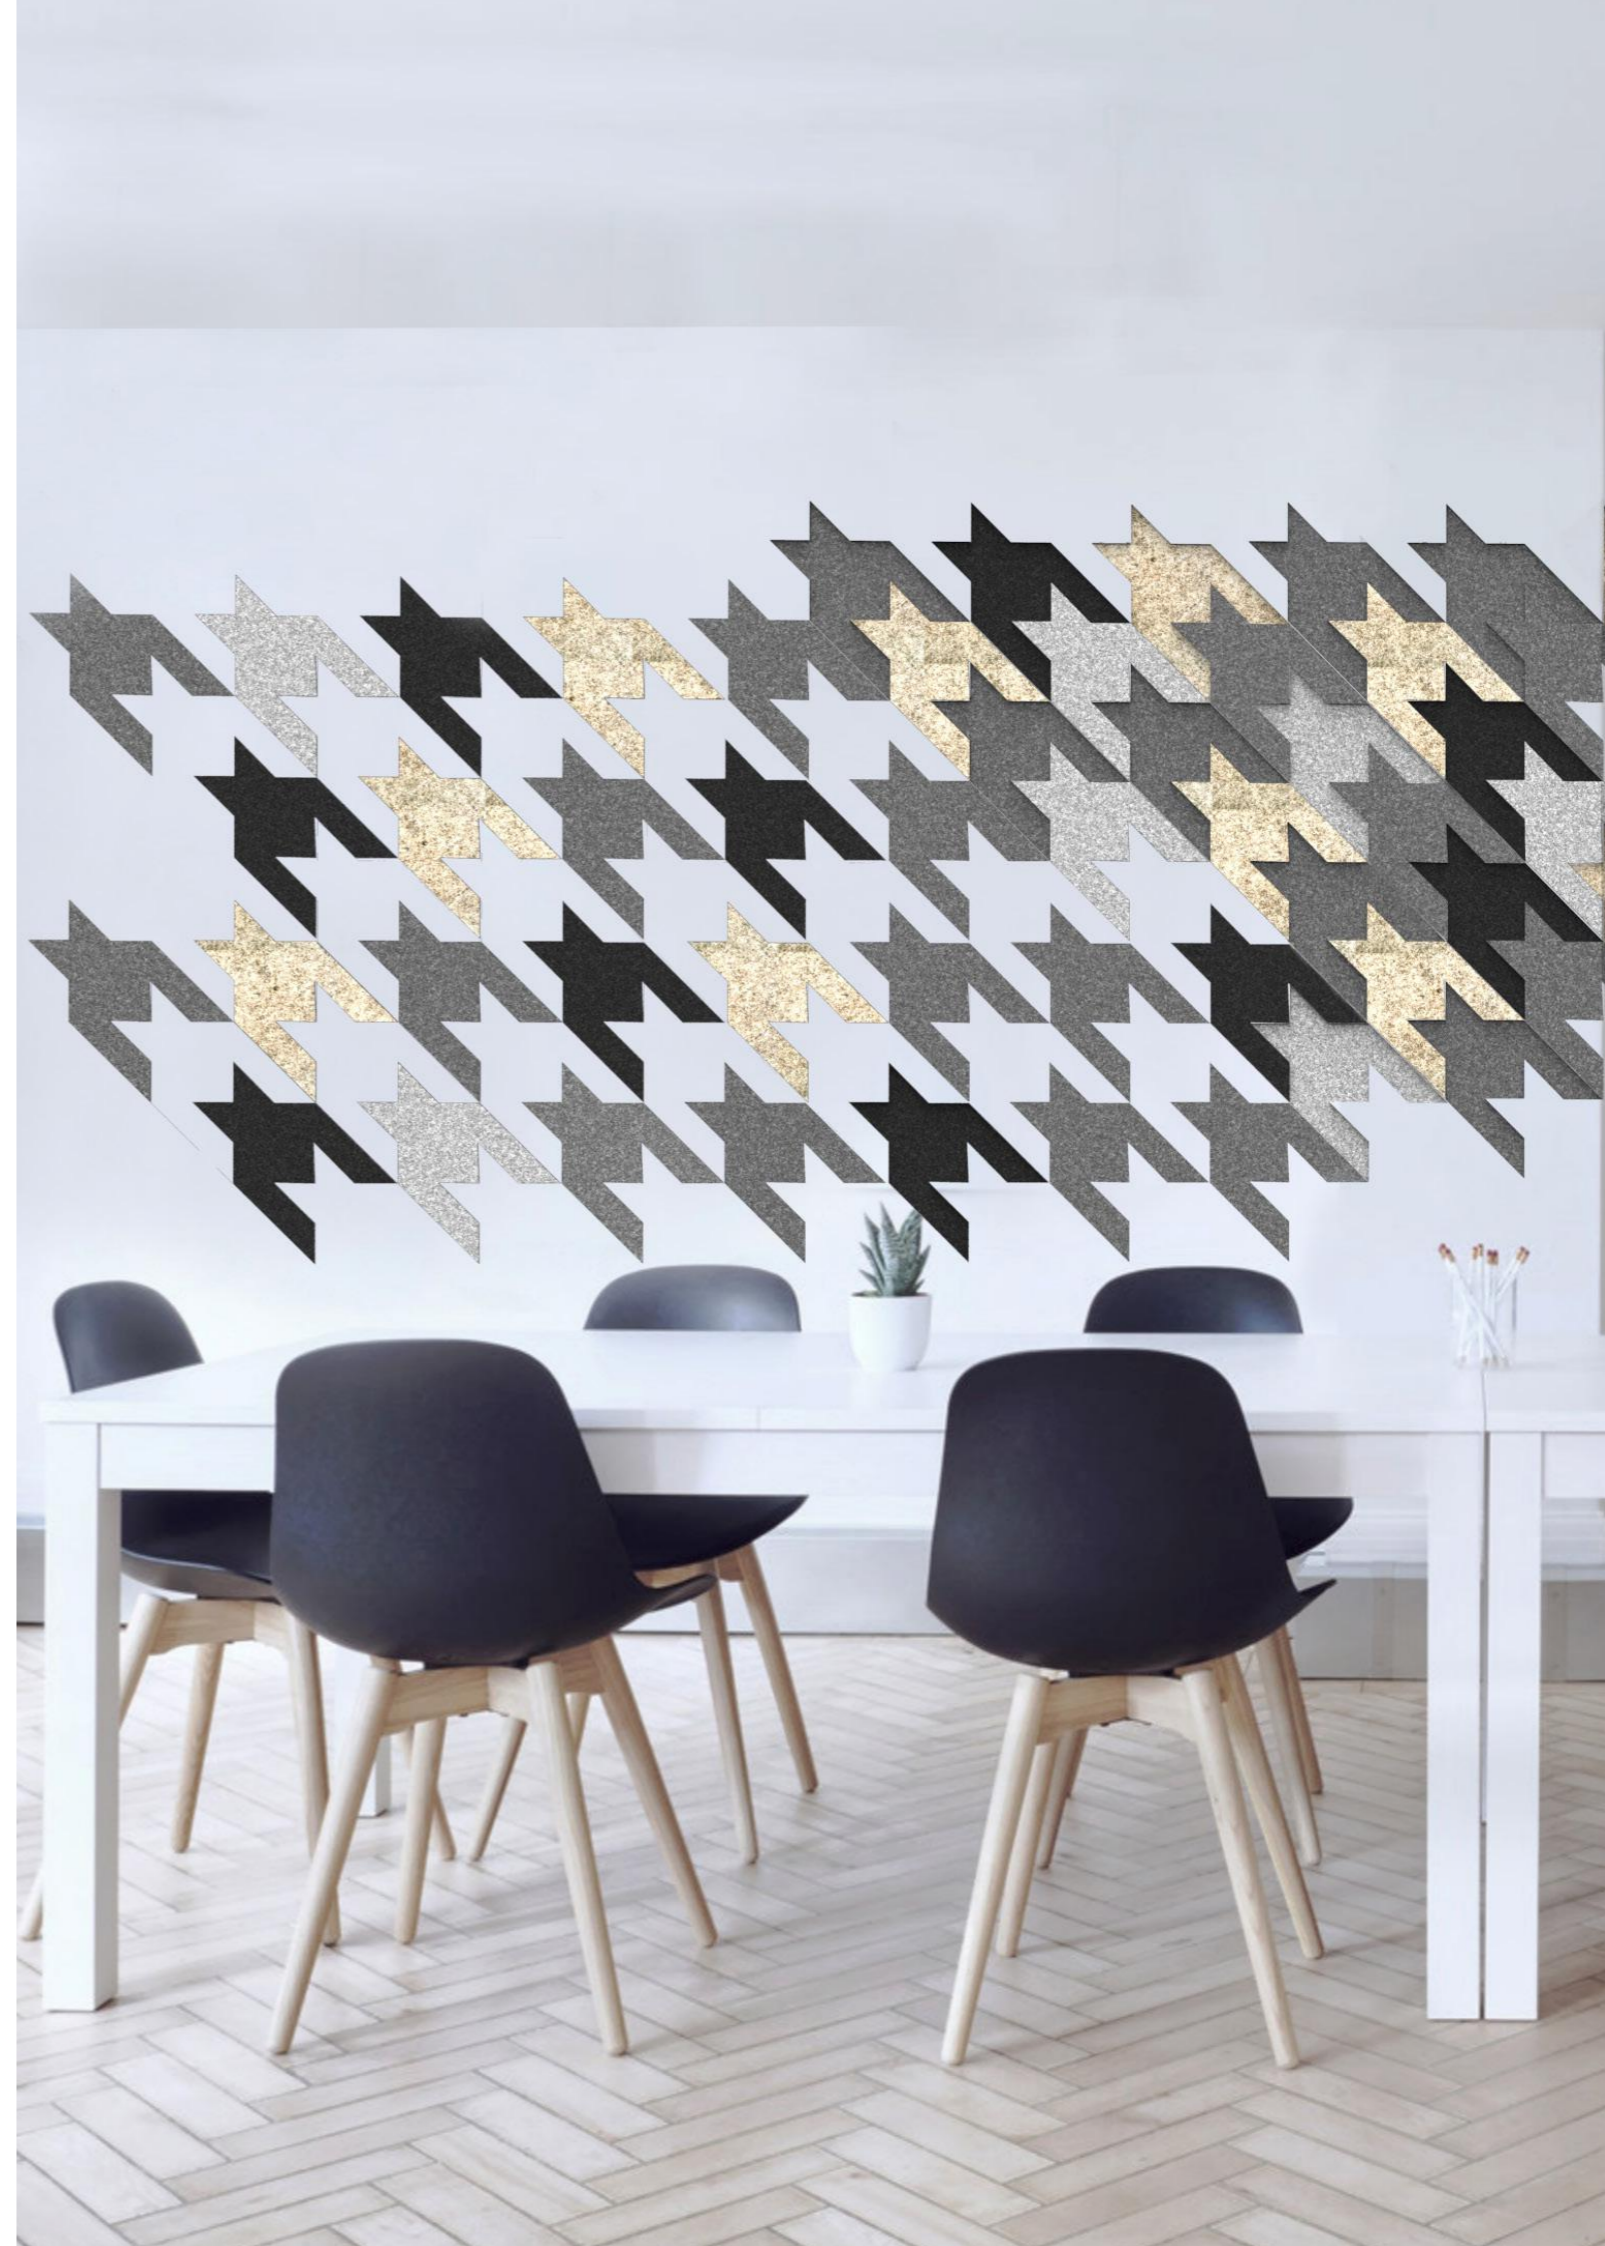

LE PIED

DE

POULE

DESIGN BY STUDIO ALGORITMO