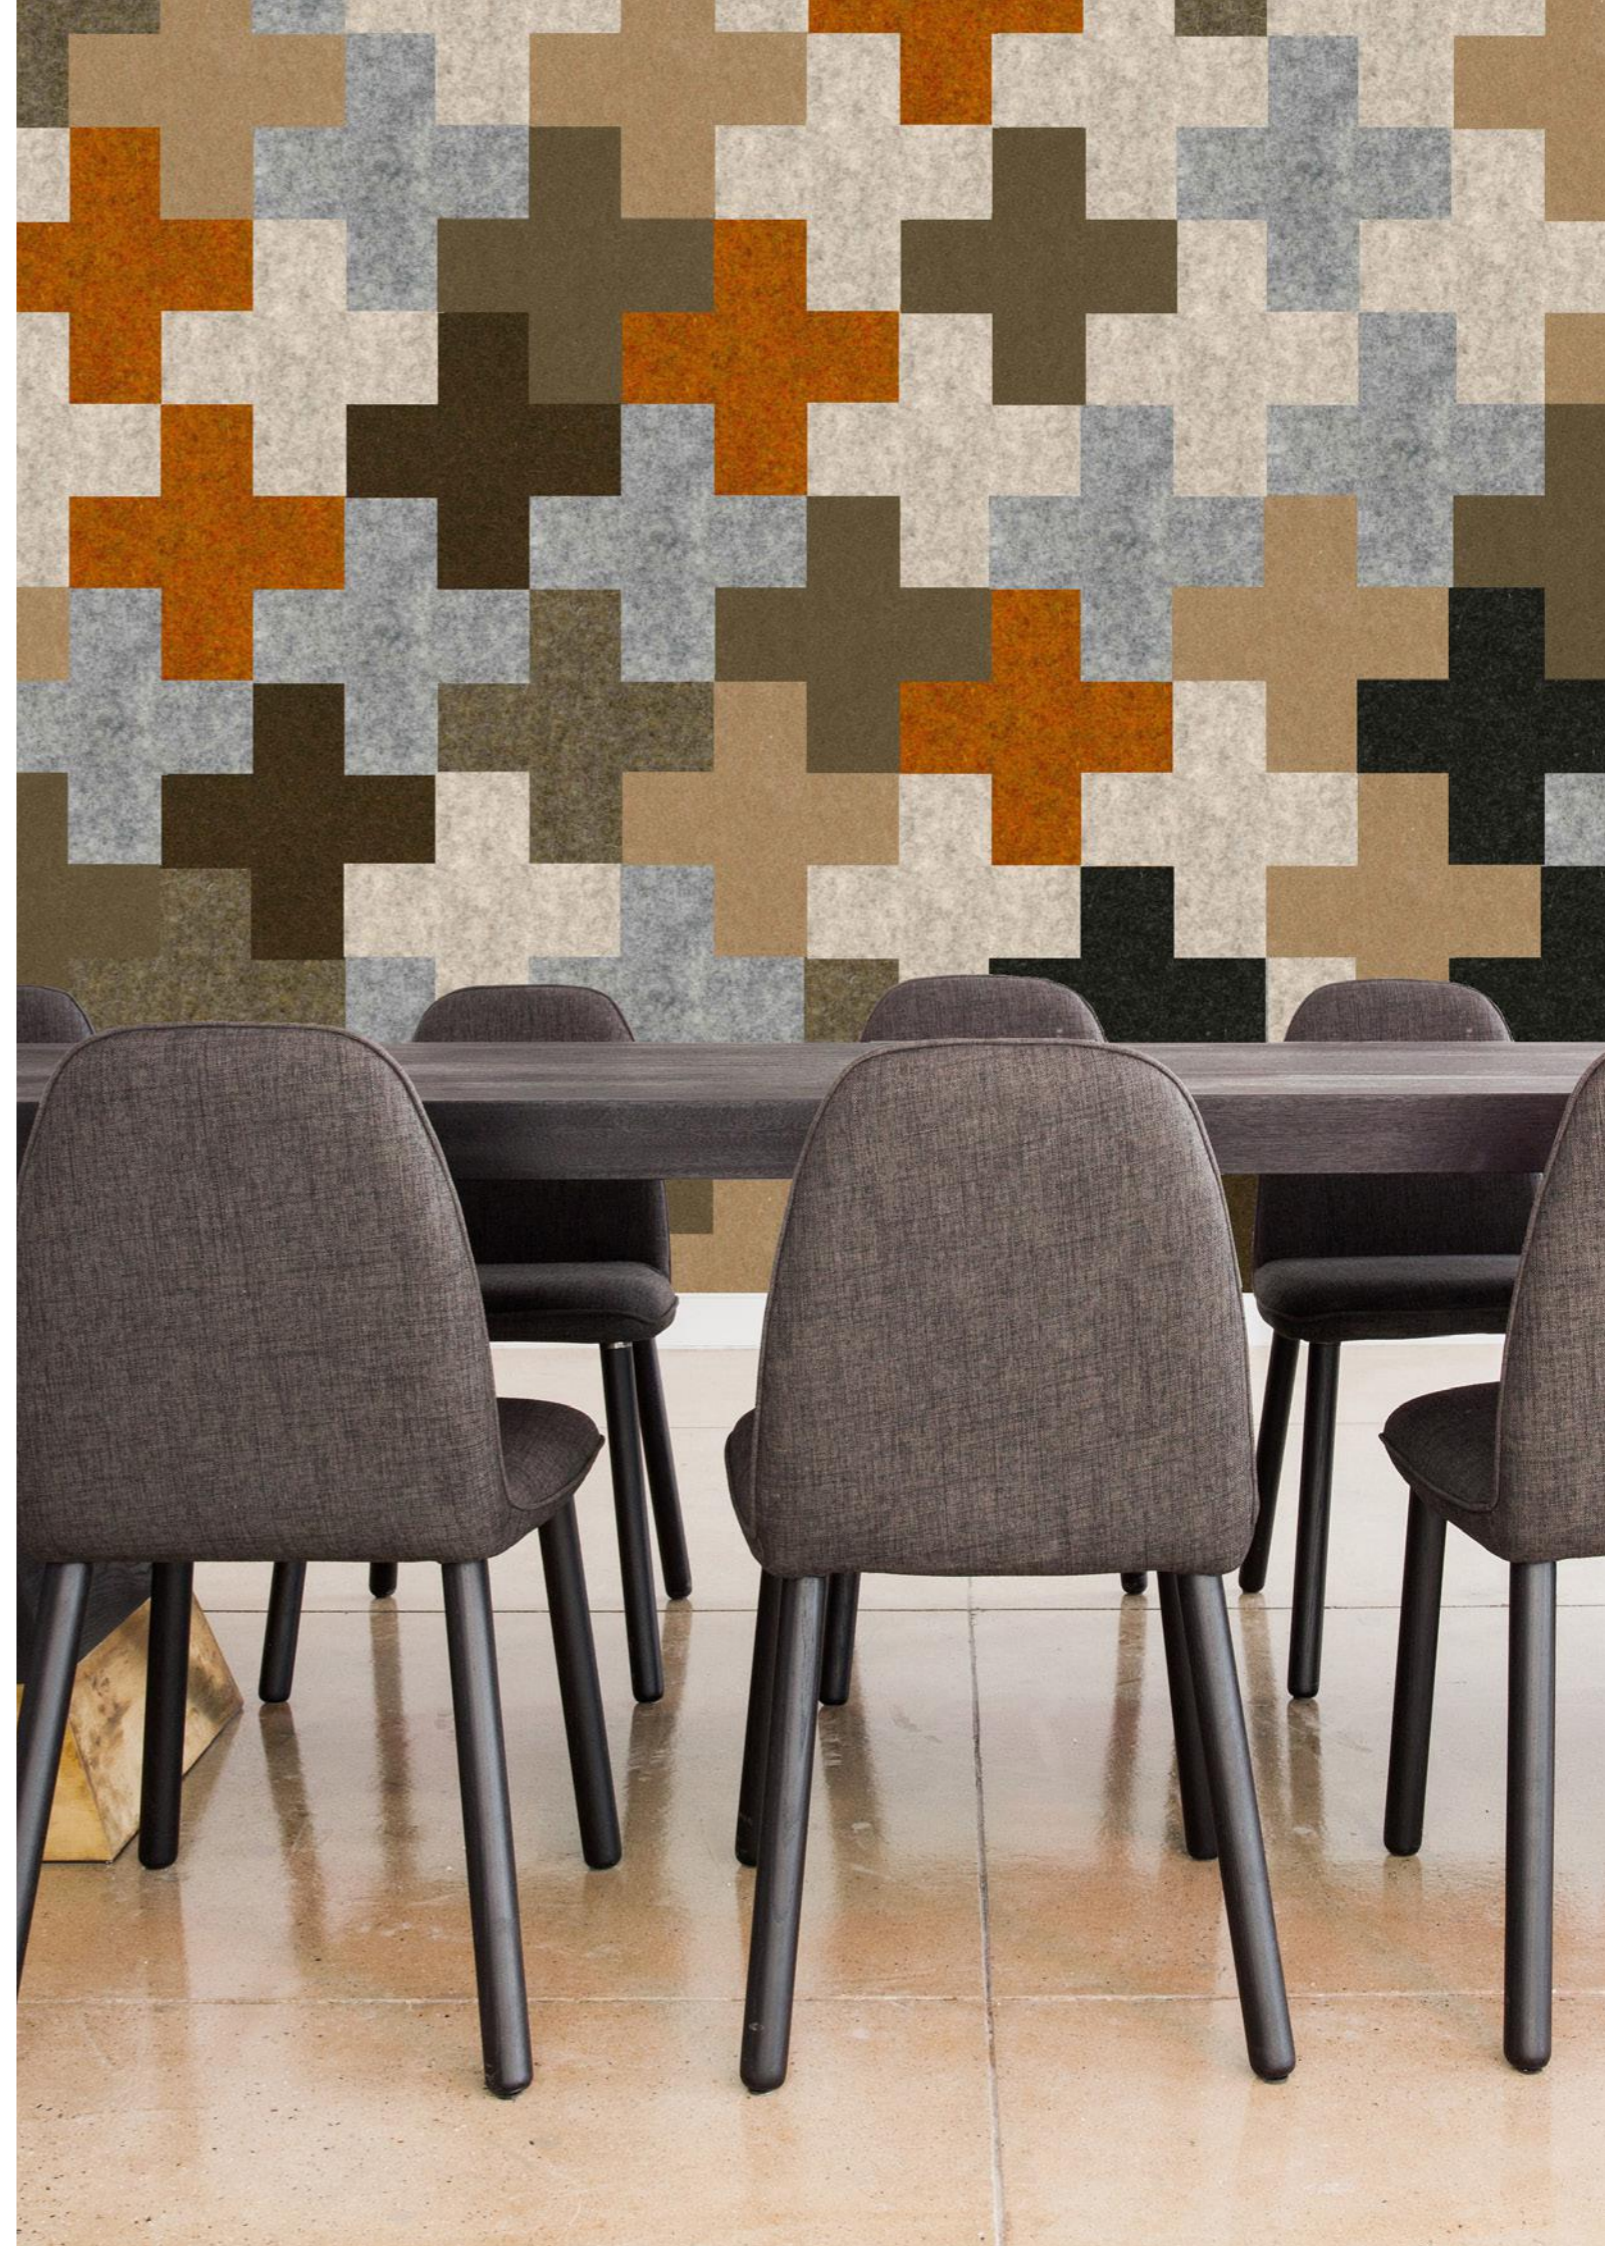

# BLUE- GRAM

DESIGN BY GIO TIROTTO

BLUEGRAM

LE

CROCHET

DESIGN BY STUDIO ALGORITMO

LE PIED

DE