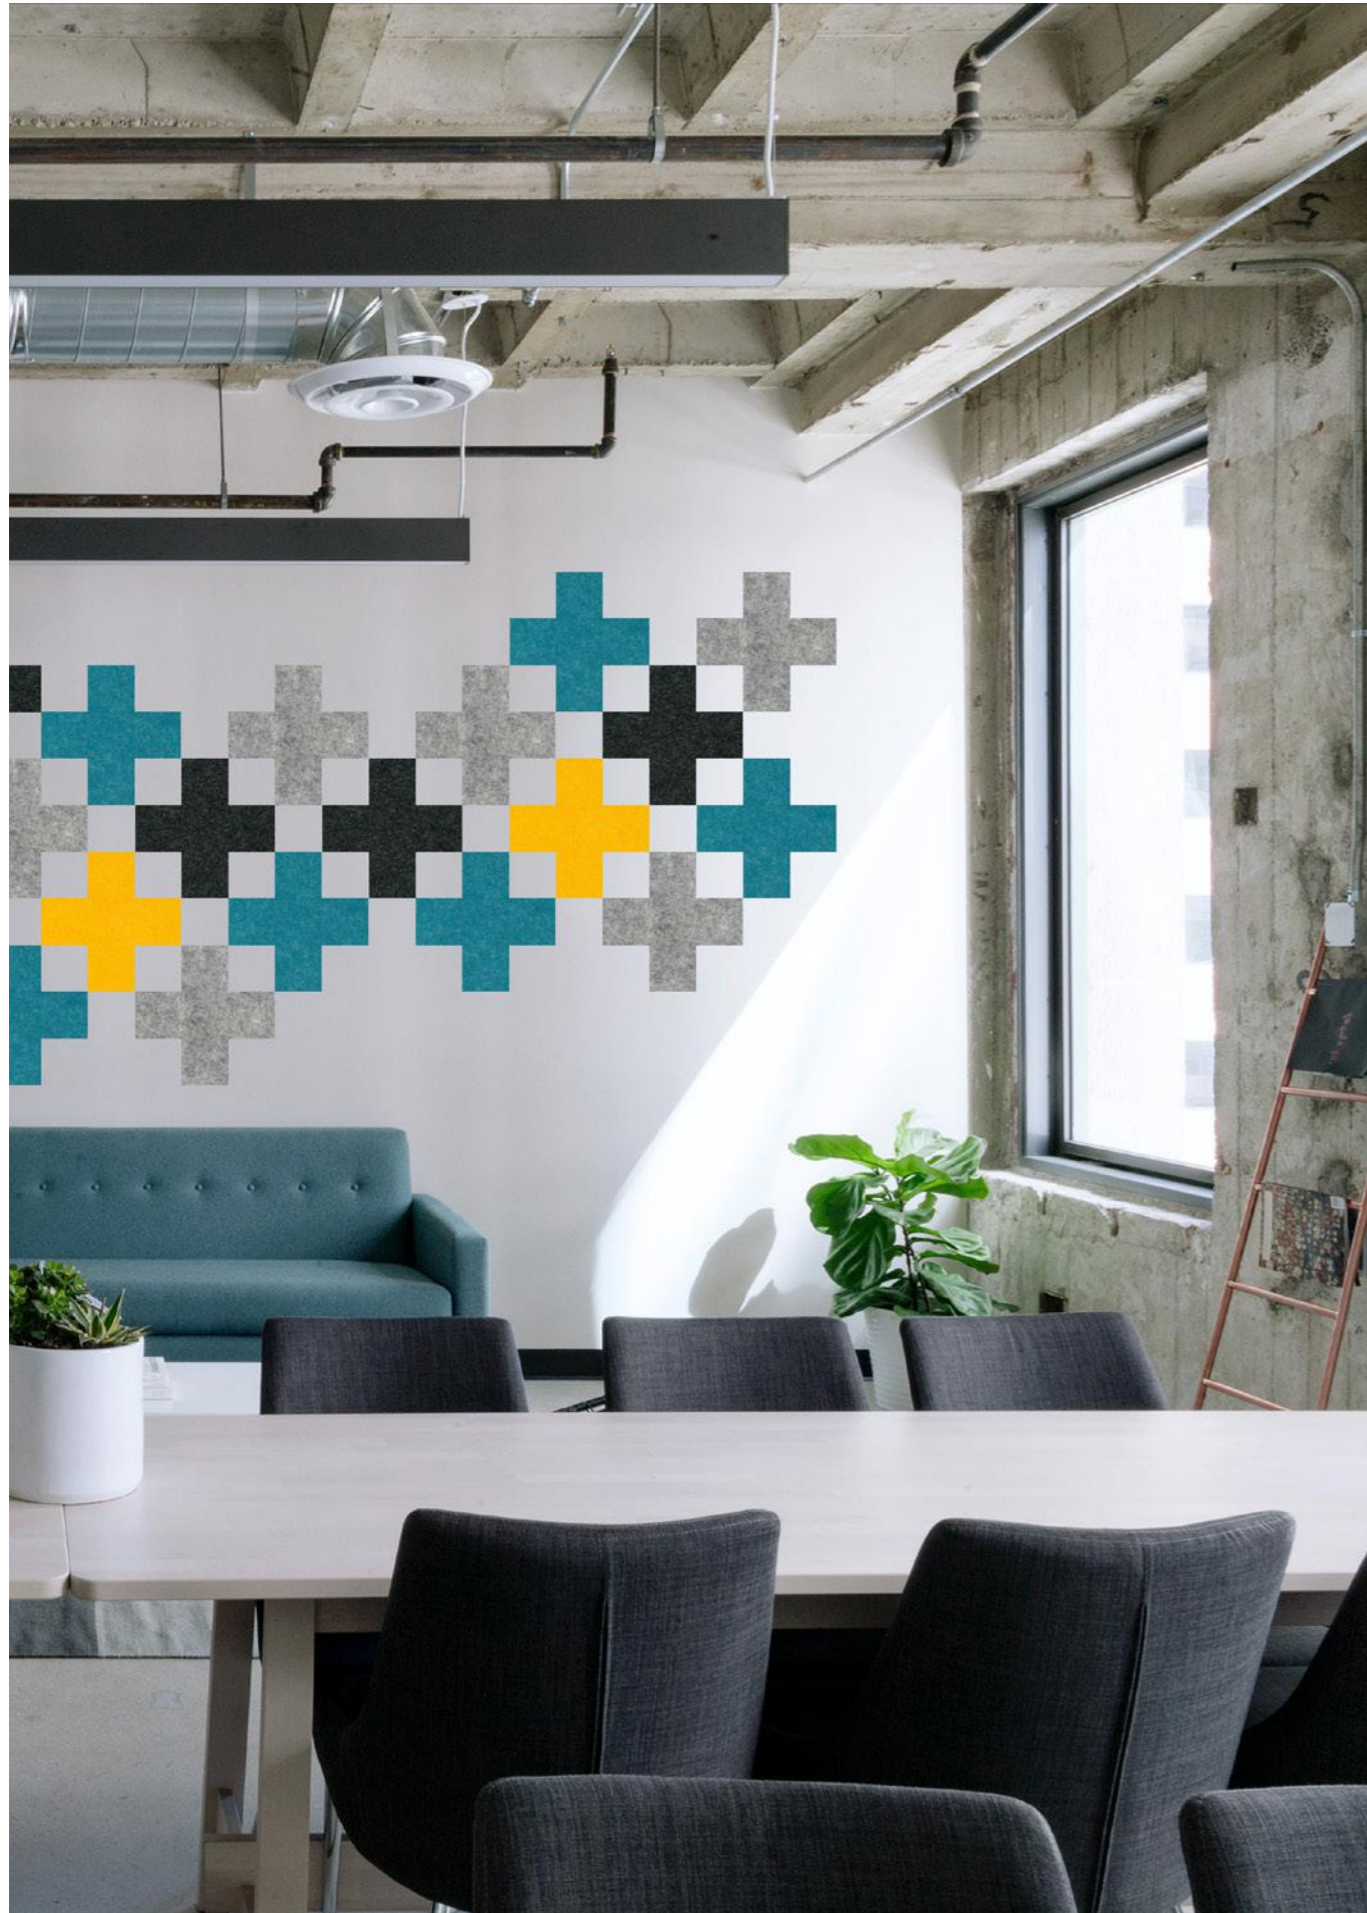

# BLUE- GRAM

DESIGN BY GIO TIROTTO

BLUEGRAM

LE

CROCHET

DESIGN BY STUDIO ALGORITMO

LE PIED

DE