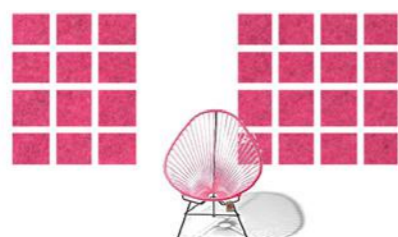

## FELT SHAPE

ARROW

CUBE

CURVE

PEPITE

PETITS POIS

PIED DE POULE

FELT ON FURNITURE

HEXAGON

LINE

POLAR

TARTAN

WAVE WALL

ROUND

SQUARE

TRIANGLE

WAVE CURTAIN

Pin it!

Per ottenere un look uniforme è possibile affiancare i pannelli al rivestimento di feltro dello stesso colore

To get a uniform look, place the panels next to the felt covering of the same color