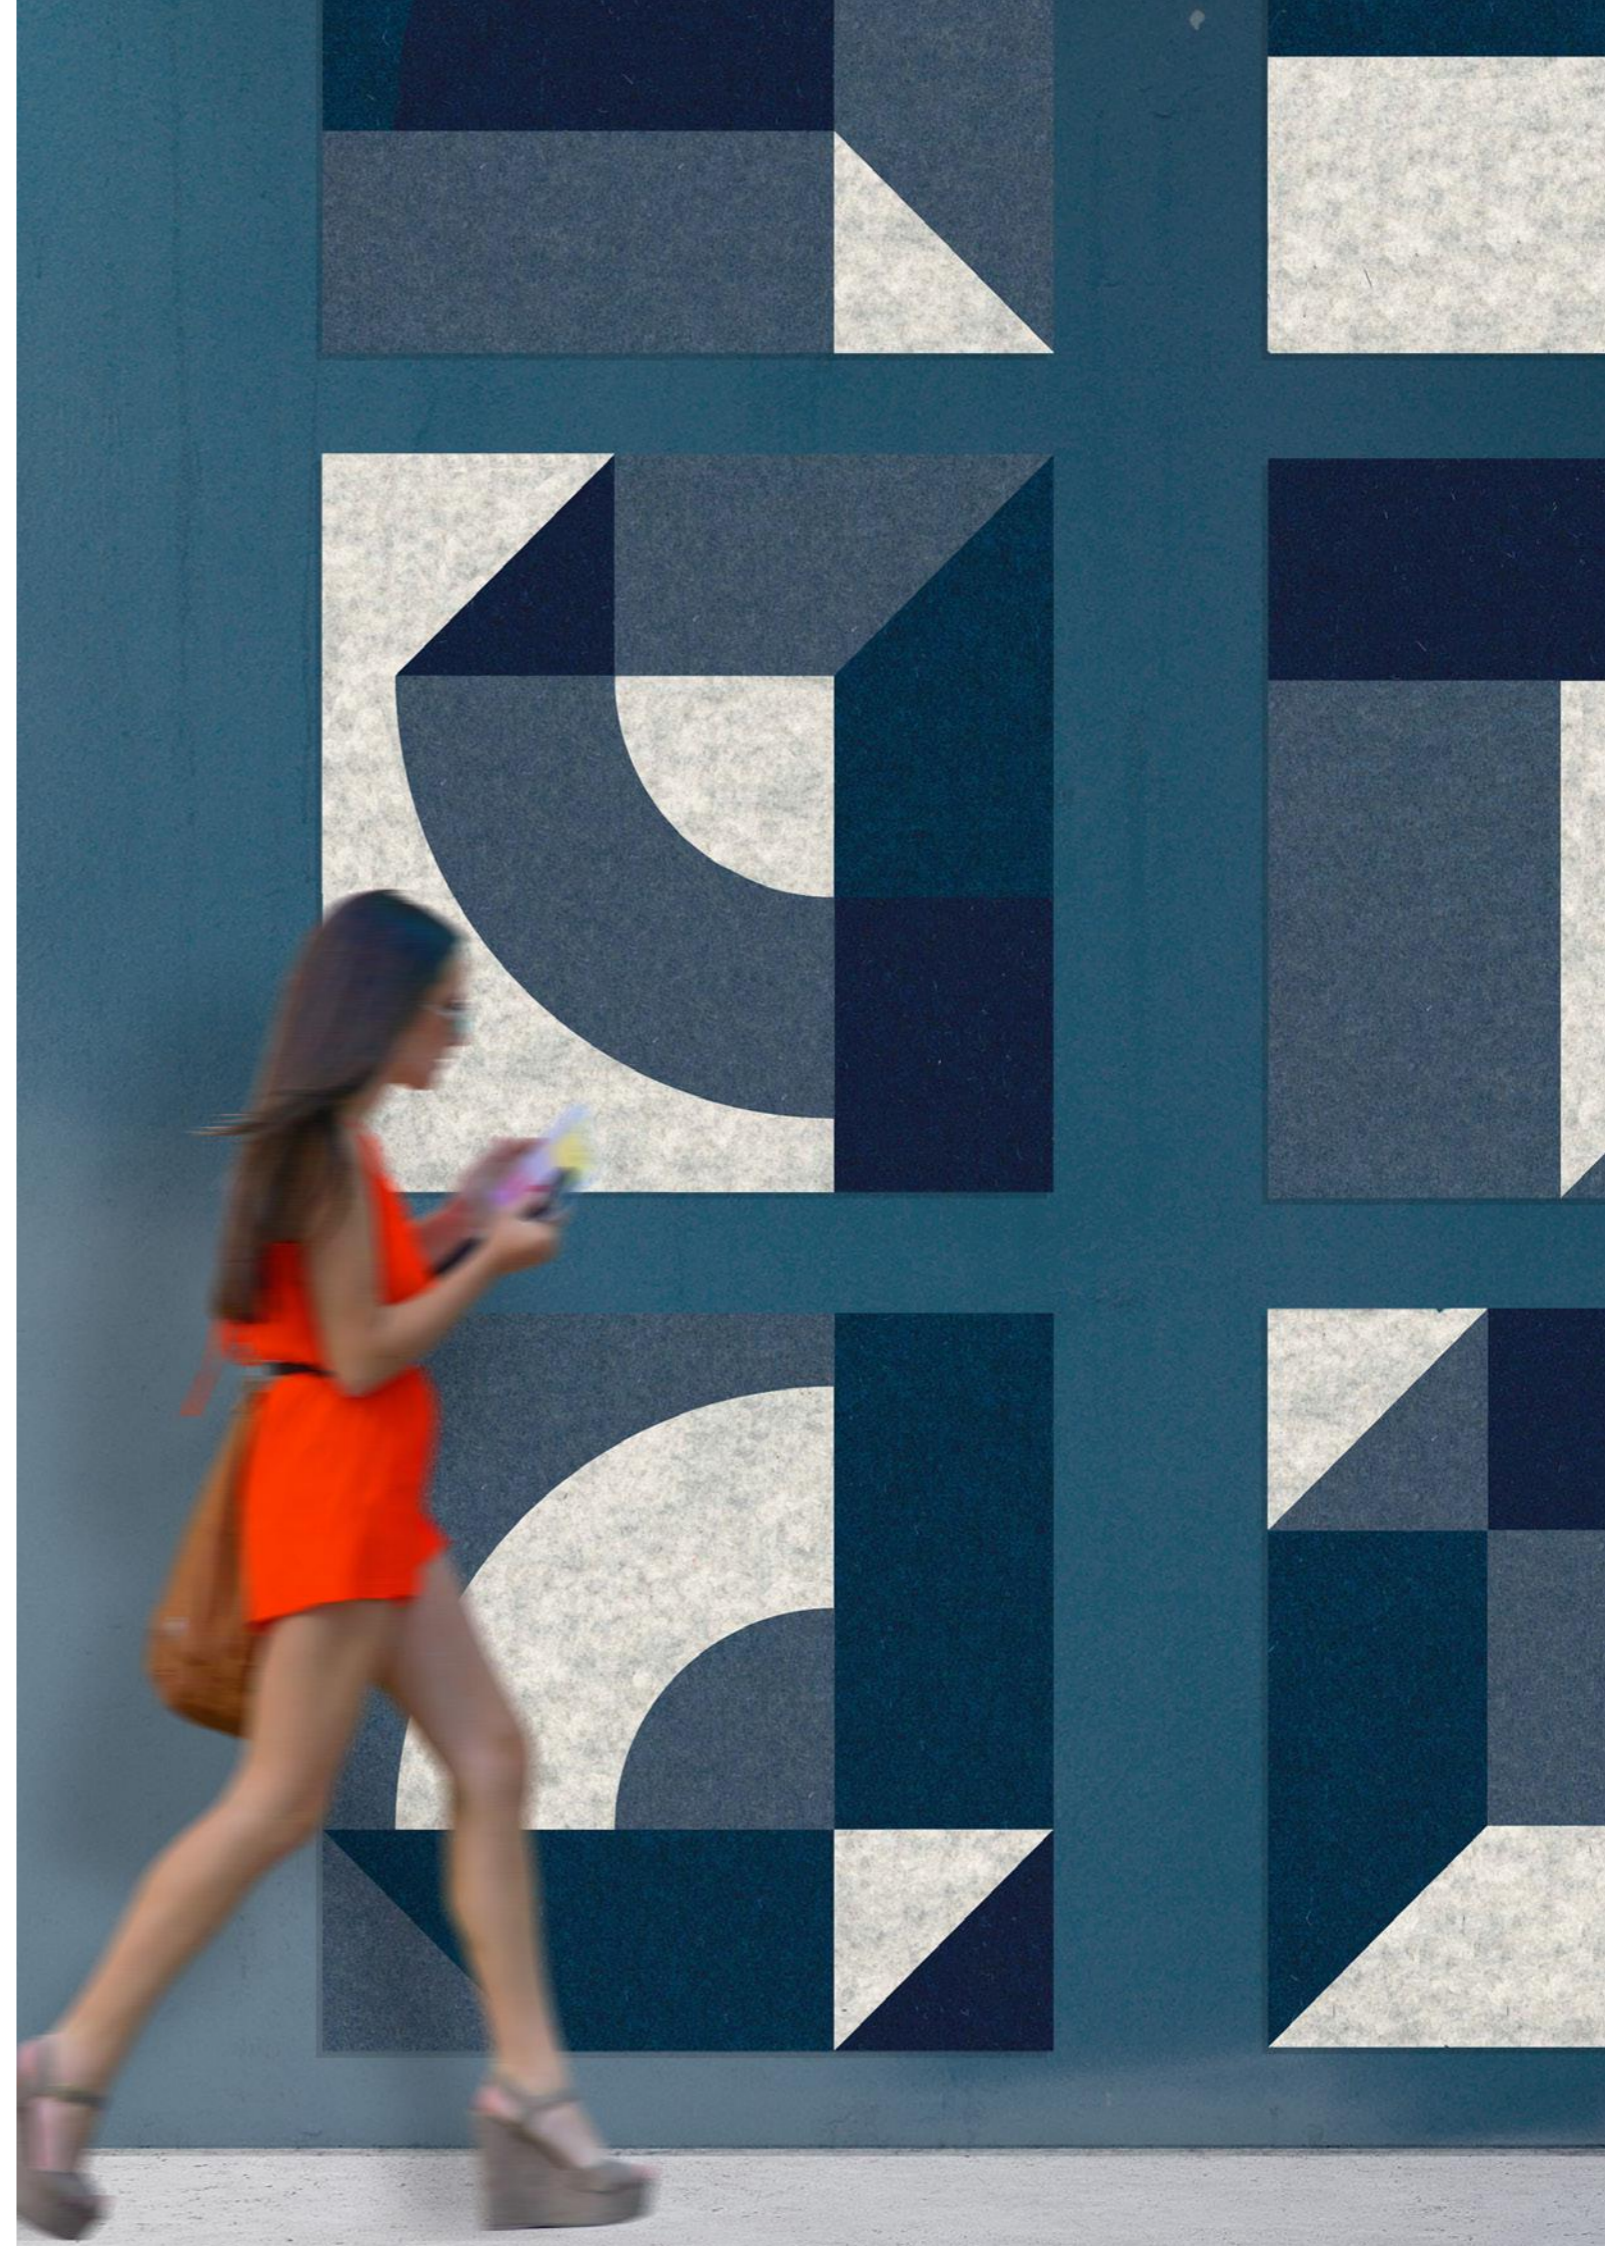

# BLUE- GRAM

DESIGN BY GIO TIROTTO

BLUEGRAM

LE

CROCHET

DESIGN BY STUDIO ALGORITMO

LE PIED

DE