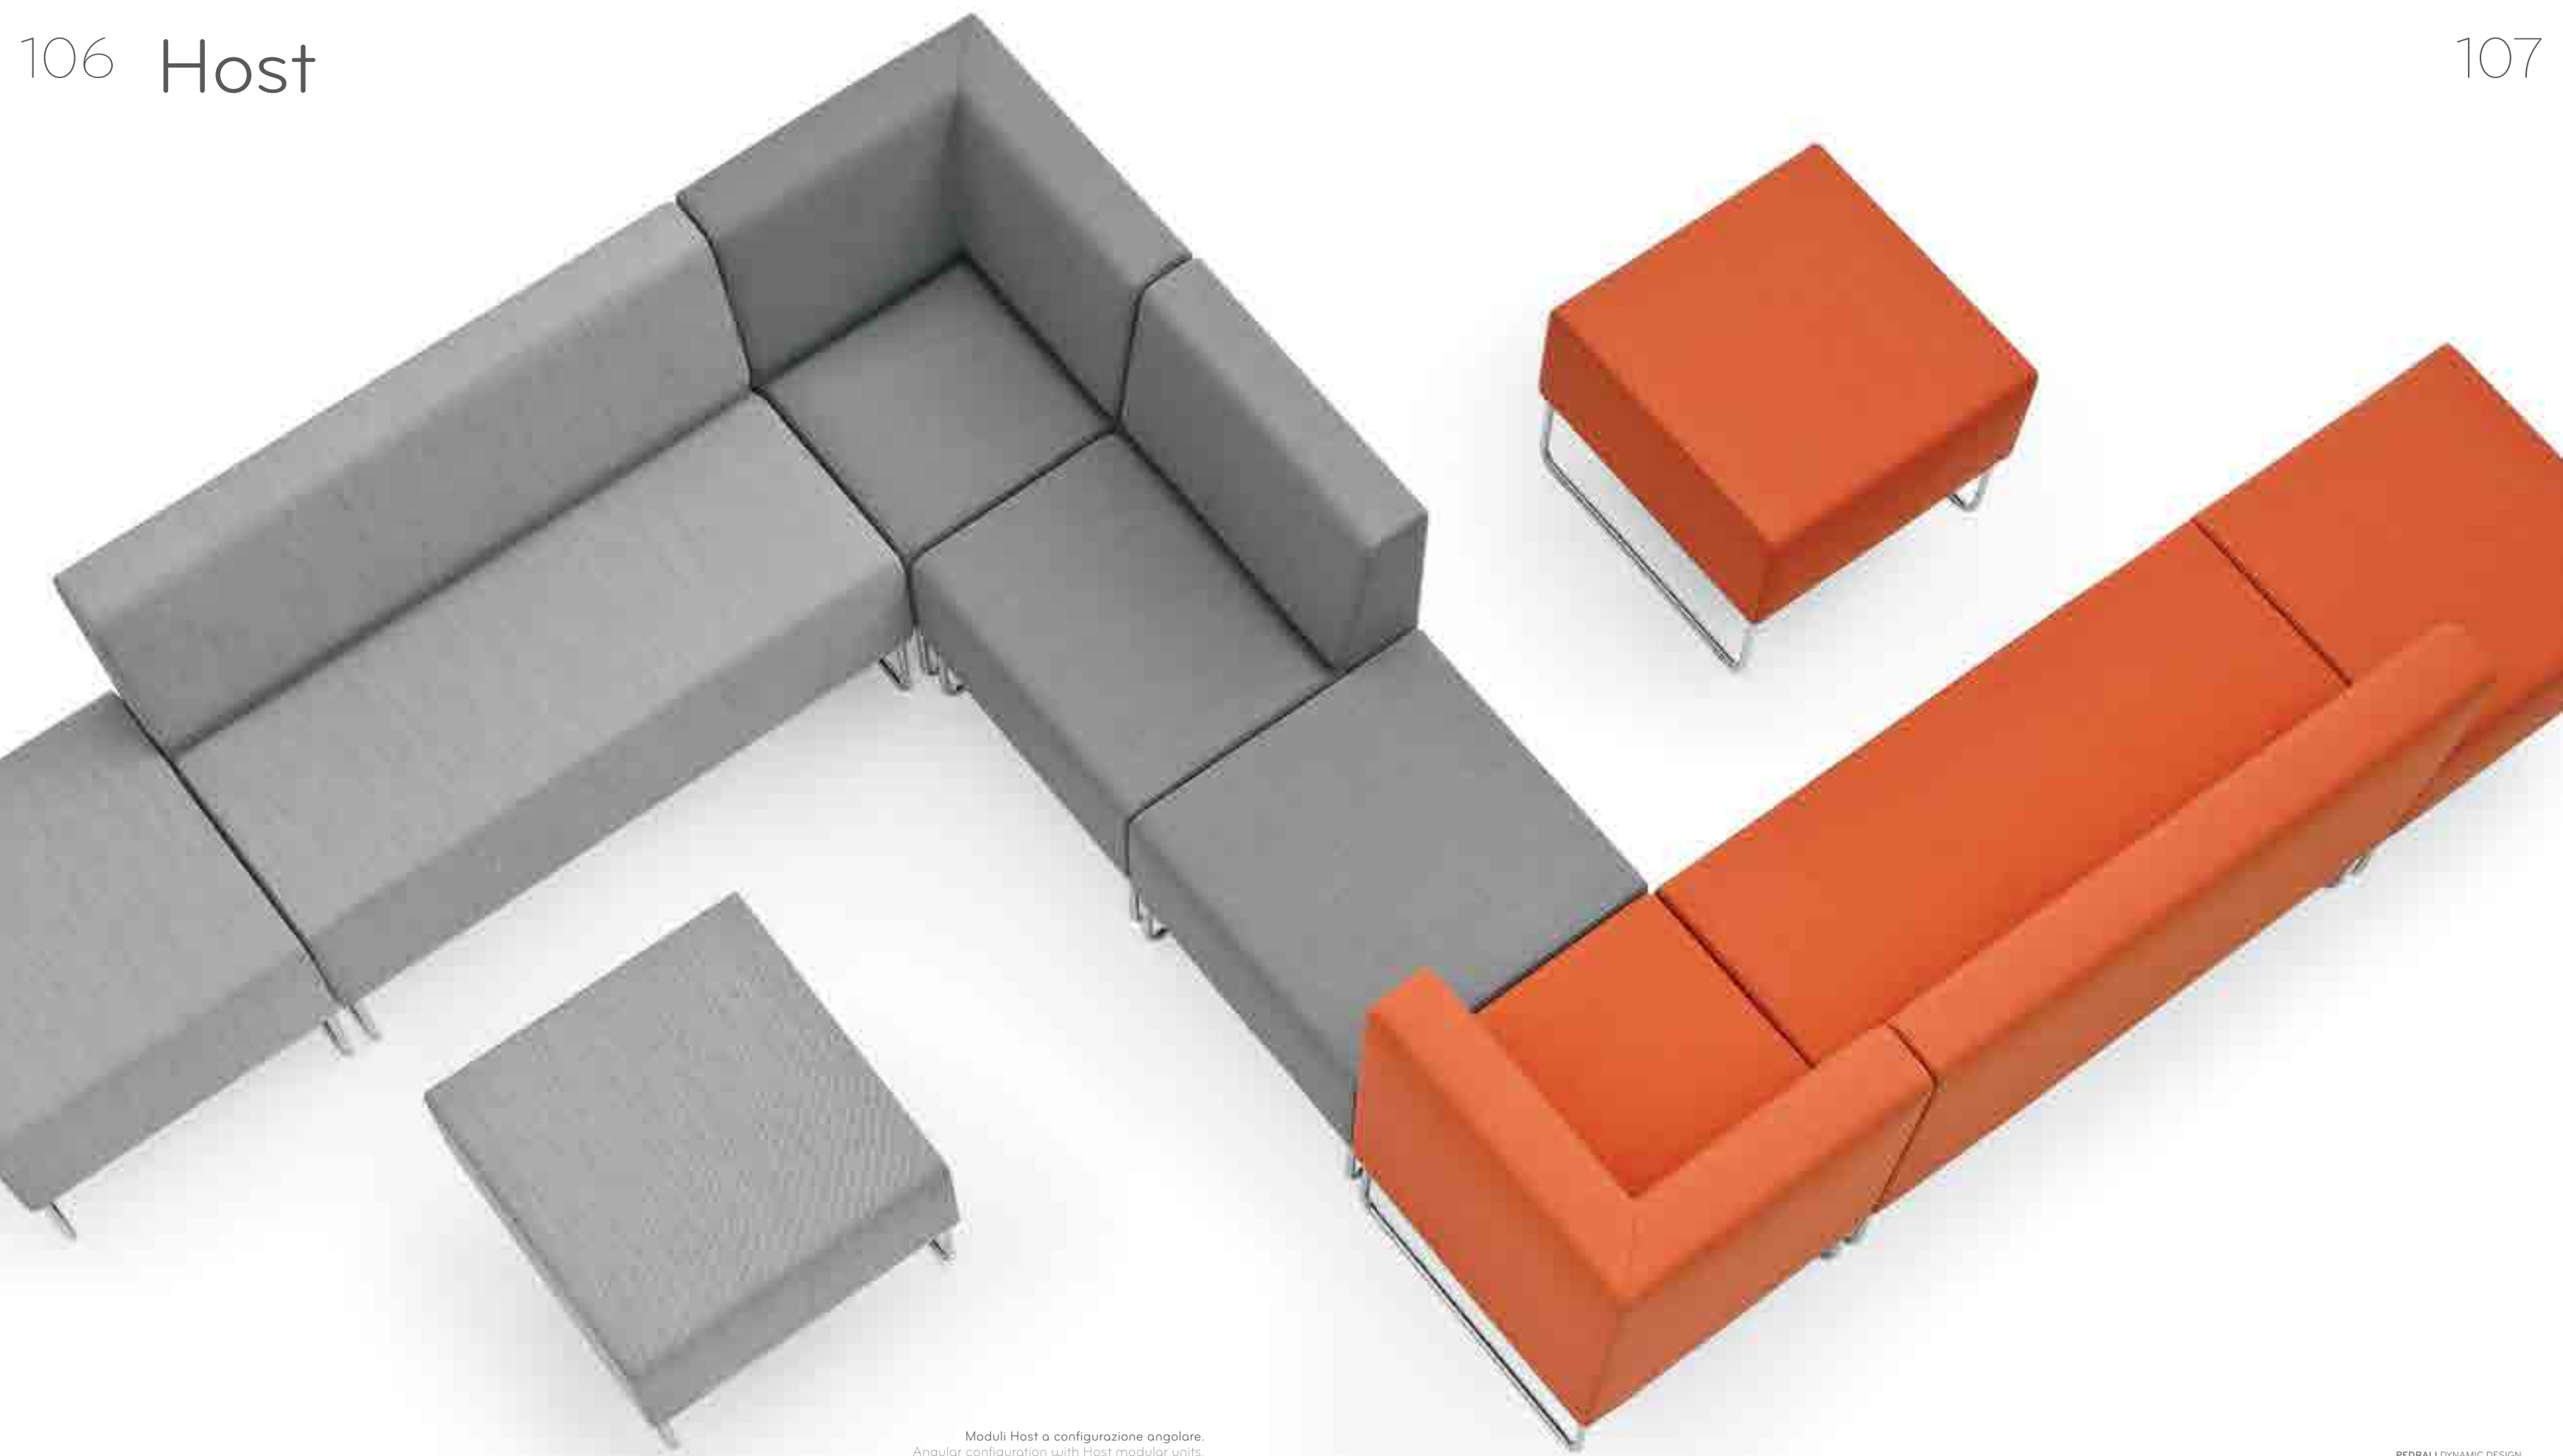

## Art. 791

Host, sedute singole con schienale rivestite in finta pelle collegate da un gancio in nylon.  
Host, single sitting system with backrest unit upholstered in simil leather, joined by a nylon linking device.

Developed by Pedrali R&D

Art. 202 - 200 - 201 - 203

Nuovo sistema modulare di sedute Host. Lineare e rigoroso nella forma può essere posizionato in spazi più o meno compatti per creare aree di attesa o di relax a seconda delle esigenze. L'altezza della seduta e la sua profondità lo rendono confortevole anche per un lunch o un aperitivo.  
Host new modular seating system. Thanks to its linear and rigorous shape, it can be placed in compact spaces to create waiting rooms or relaxation areas in order to meet different needs. The height of the seating and its depth make it suitable both for a lunch and for a happy-hour.

The system includes 4 different units suitable to different combinations and personalization: sofa, single seating, angular seating with backrest and pouf. The frame is made of a rod steel tube with Ø 16 mm, the shell is completely upholstered with a fire-retardant injected polyurethane foam that makes it soft and unshrinkable. Fabric or simil leather upholstery covering.

202

200

201

203

Moduli Host o configurazione angolare.  
Angular configuration with Host modular units.

Art. 220 - 221 - 222 - 223

Host versione sgabello ha telaio in tubo d'acciaio 25x25 mm cromato o verniciato nero. Scocca imbottita rivestita in tessuto o finta pelle. 4 i moduli disponibili: divano, seduta singola, angolare, pouf.  
 Host stool version, 25x25 mm steel tube frame in chromed or black powder coated finish. Upholstered shell covered with fabric or simil leather. 4 different units available: sofa unit, single seat unit, corner unit, sofa unit.